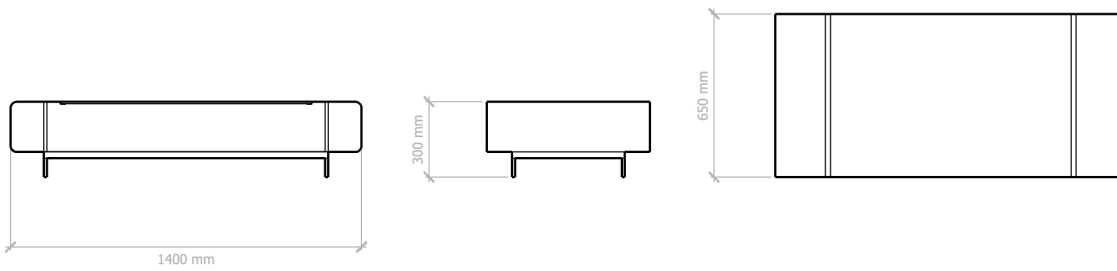

FLAT BOY COFFEE TABLE SIZES

1100mm w x 900mm d x 300mm h - Shape 1

Epoxy options

silk grey | umber grey | grain charcoal | grain black

Glass top toughened

clear glass

Enquire for customisation and prices

E | info@jacobscollection.co.za