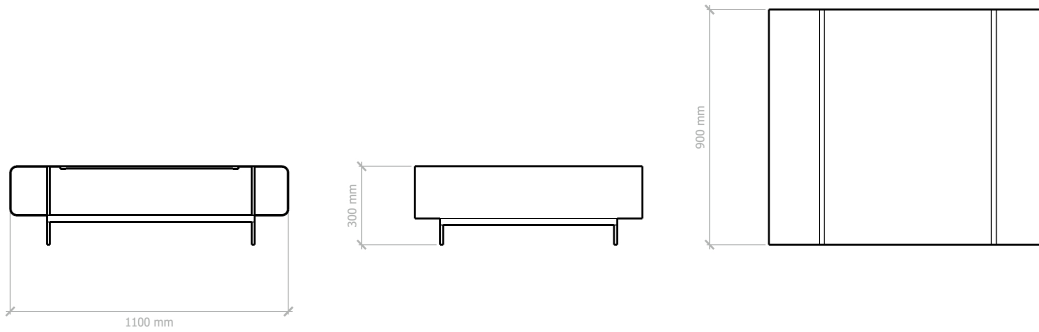

FLAT BOY COFFEE TABLE SIZES

1100mm w x 900mm d x 300mm h - Shape 1

Epoxy options

silk grey | umber grey | grain charcoal | grain black

Glass top toughened

clear glass

Enquire for customisation and prices

E | info@jacobscollection.co.za