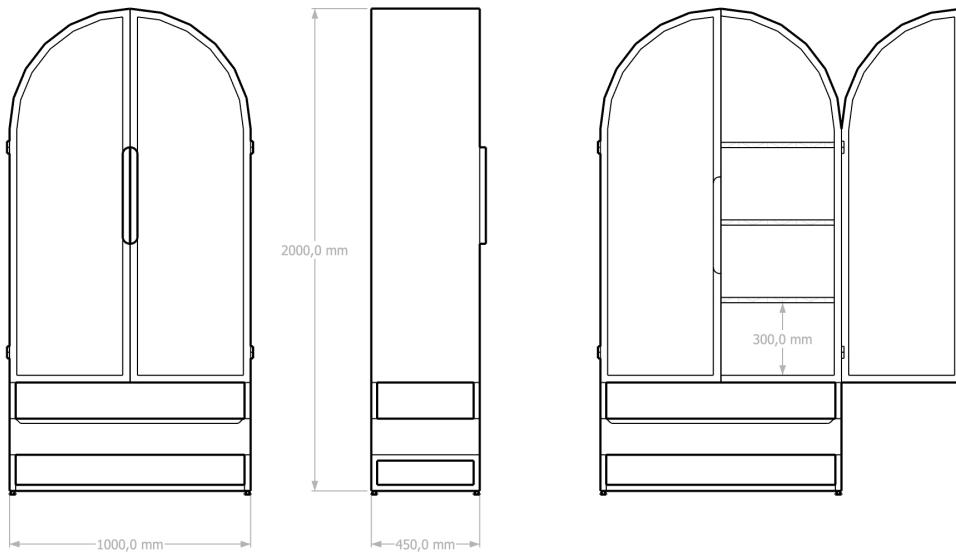

BOW CABINET SIZE

1000mm w x 450mm d x 2000mm h

Wood options

stained ash wood | natural ash wood

Epoxy options

grain charcoal | grain black

Glass options

narrow reeded | grey smoke