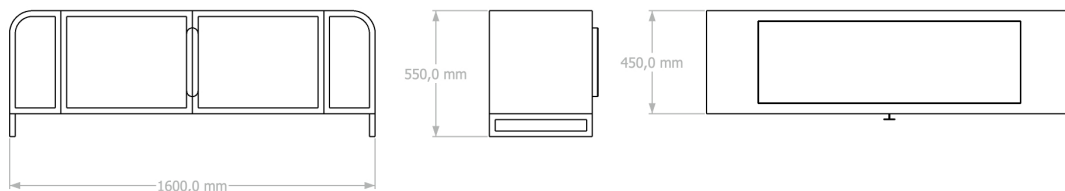

JC ENTERTAINER SIZES

1600mm w x 450mm d x 550mm h - Small

2000mm w x 450mm d x 550mm h - Large

Top options

green marble | stained ash wood | natural ash wood

Epoxy options

grain charcoal | grain black

Glass options

narrow reeded | grey smoke

\* Please take note we cut a 50mm hole in the back for cable access.

Enquire for customisation and prices