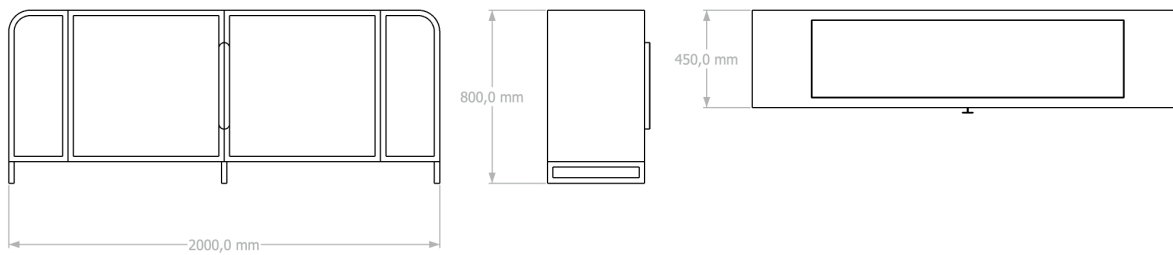

JC CABINET SIZES

1600mm w x 450mm d x 800mm h - Small

2000mm w x 450mm d x 800mm h - Large

Top options

green marble | stained ash wood | natural ash wood

Epoxy options

grain charcoal | grain black

Glass options