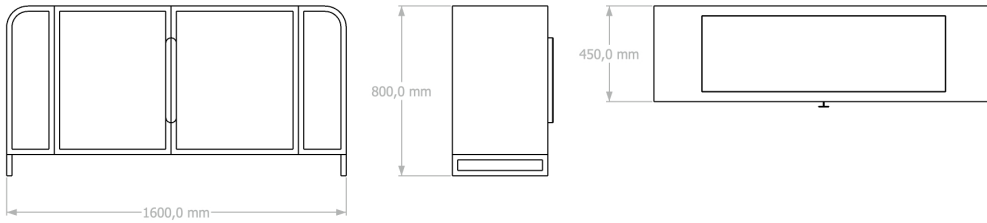

JC CABINET SIZES

1600mm w x 450mm d x 800mm h - Small

2000mm w x 450mm d x 800mm h - Large

Top options

green marble | stained ash wood | natural ash wood

Epoxy options

grain charcoal | grain black

Glass options