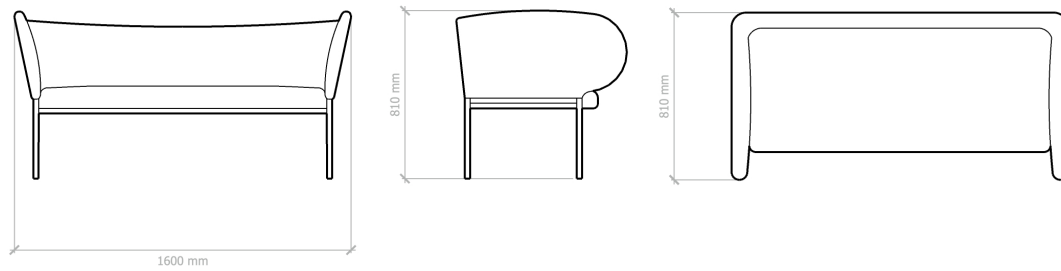

100% WOOL SERIES

850mm w x 810mm d x 810mm h - chair

1600mm w x 810mm d x 810mm h -sofa

450mm w x 430mm h - stool

Wool felt options

natural-black | natural-green olive

Epoxy options

grain black