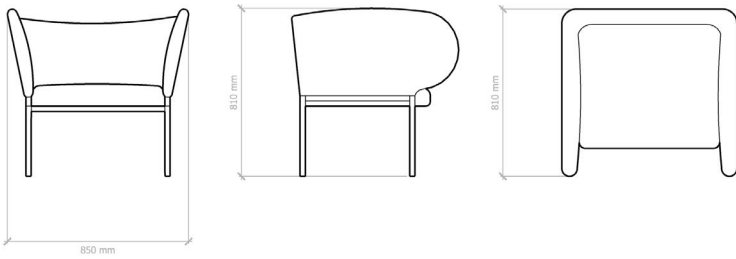

100% WOOL SERIES

850mm w x 810mm d x 810mm h - chair

1600mm w x 810mm d x 810mm h -sofa

450mm w x 430mm h - stool

Wool felt options

natural-black | natural-green olive

Epoxy options

grain black