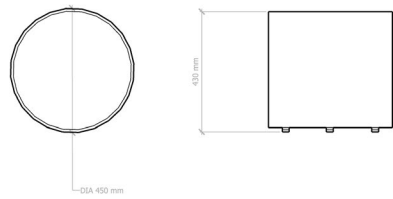

100% WOOL SERIES

850mm w x 810mm d x 810mm h - chair

1600mm w x 810mm d x 810mm h -sofa

450mm w x 430mm h - stool

Wool felt options

natural-black | natural-green olive

Epoxy options

grain black