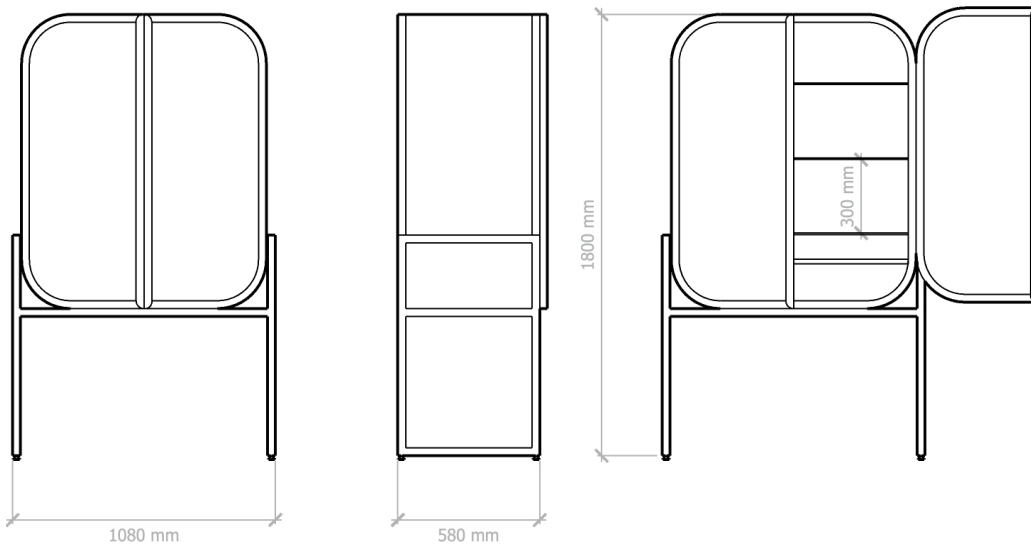

SERALA DRINKS CABINET SIZE

1080mm w x 580mm d x 1800mm h

Exterior cladding options

stained ash wood | natural ash wood | dove limesite

Epoxy options

grain charcoal | grain black

Glass options

narrow reeded | grey smoke