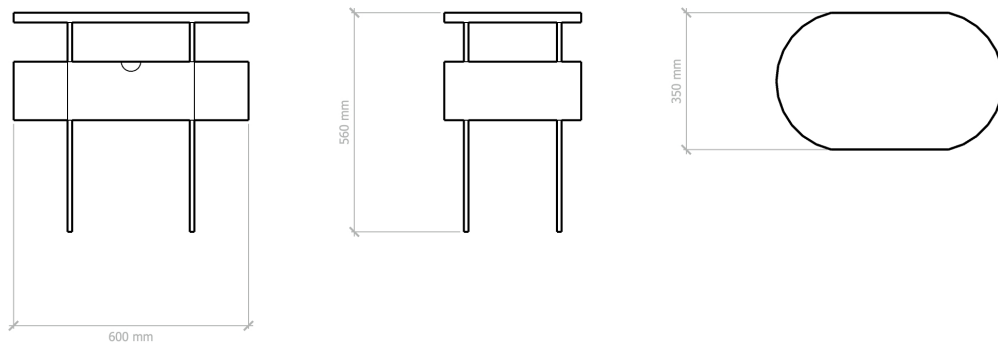

BY YOUR SIDE TABLE SIZE

600mm w x 350mm d x 560mm h

Top options

green marble | stained ash wood | natural ash wood

Epoxy options

grain charcoal | grain black

Enquire for customisation and prices

E | info@jacobscollection.co.za