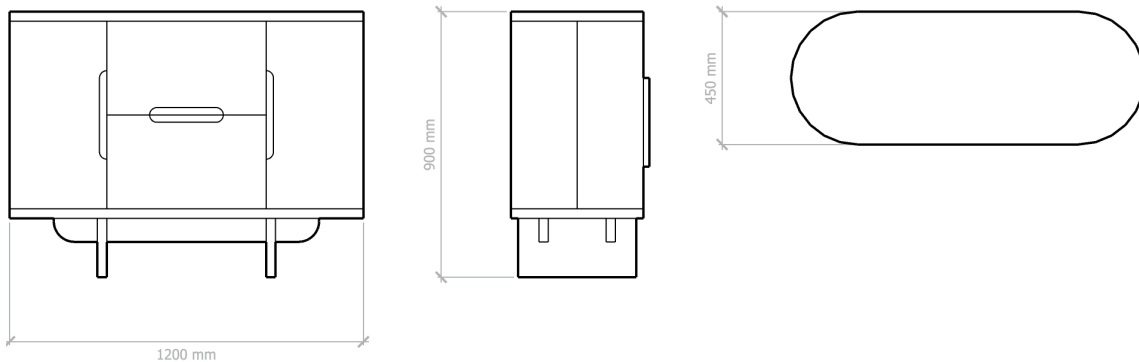

SCARAB CONSOLE SIZES

1200mm w x 450mm d x 900mm h

Wood

natural ash wood base with carved top and base detailing

Epoxy options

silk grey | umber grey | grain charcoal | grain black

Glass top

clear glass